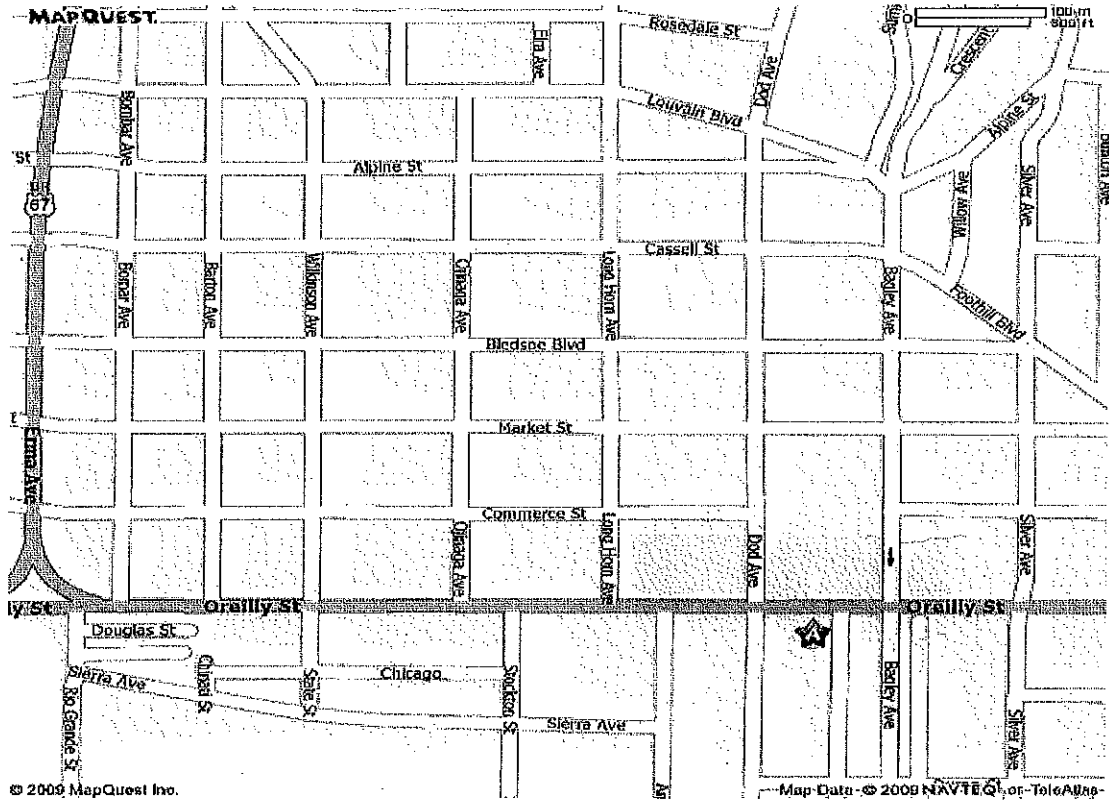

**PRESIDIO OPEN HOUSE LOCATION - Presidio Activity Center, 1200 E O Reilly St.**

**MARFA OPEN HOUSE LOCATION – Marfa Jr./Sr. High School Cafeteria, 300 N. Gonzales St.**